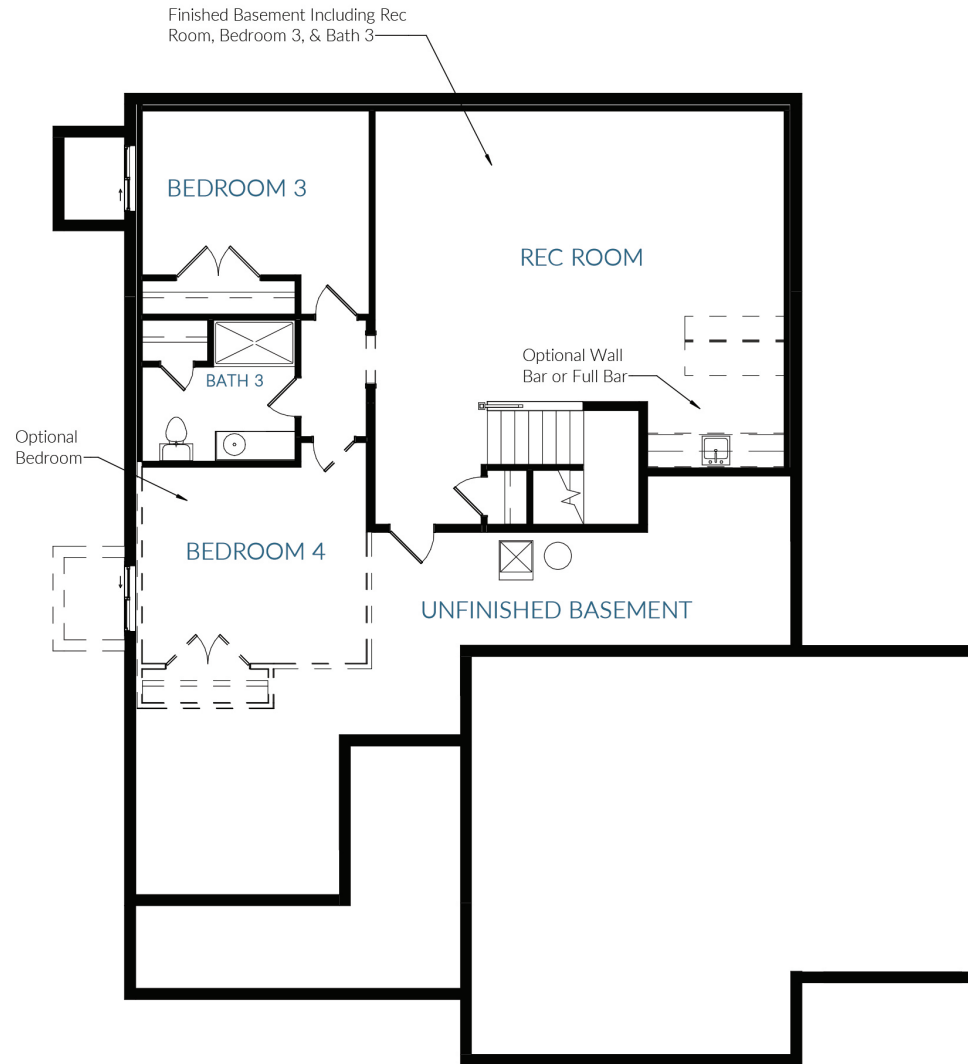

The Fairfield

Approx. 2,441 - 2,670 Square Feet | Reverse 1.5 Story | 3 - 4 Bedrooms | 3 Bathrooms

MAIN LEVEL

The Fairfield

Approx. 2,441 - 2,670 Square Feet | Reverse 1.5 Story | 3 - 4 Bedrooms | 3 Bathrooms

LOWER LEVEL

The Fairfield

Approx. 2,441 - 2,670 Square Feet | Reverse 1.5 Story | 3 - 4 Bedrooms | 3 Bathrooms

Farmhouse

Craftsman

Heritage