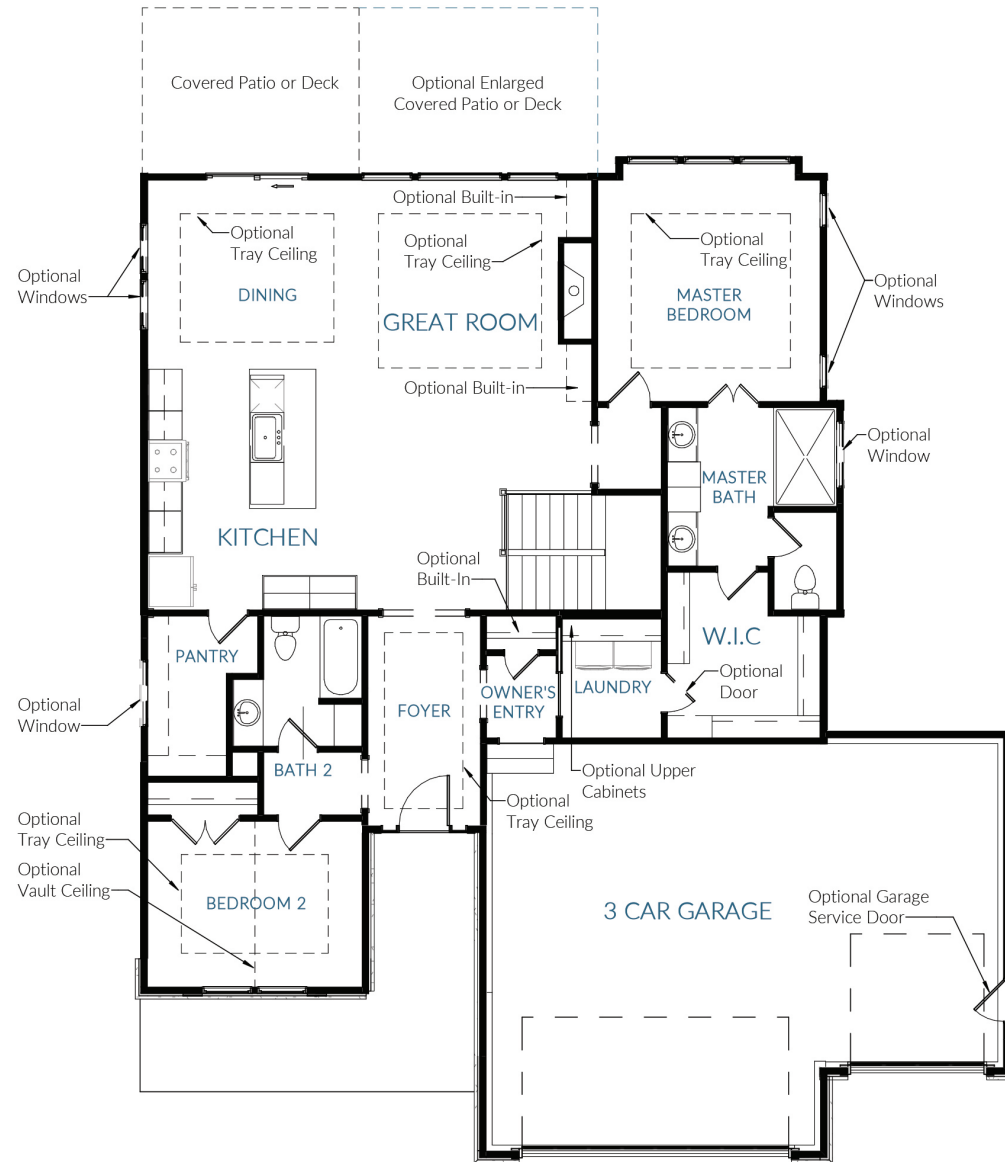

The Fairfield

Approx. 2,441 - 2,670 Square Feet | Reverse 1.5 Story | 3 - 4 Bedrooms | 3 Bathrooms

MAIN LEVEL

The Fairfield

Approx. 2,441 - 2,670 Square Feet | Reverse 1.5 Story | 3 - 4 Bedrooms | 3 Bathrooms

LOWER LEVEL

The Fairfield

Approx. 2,441 - 2,670 Square Feet | Reverse 1.5 Story | 3 - 4 Bedrooms | 3 Bathrooms

Farmhouse

Craftsman

Heritage